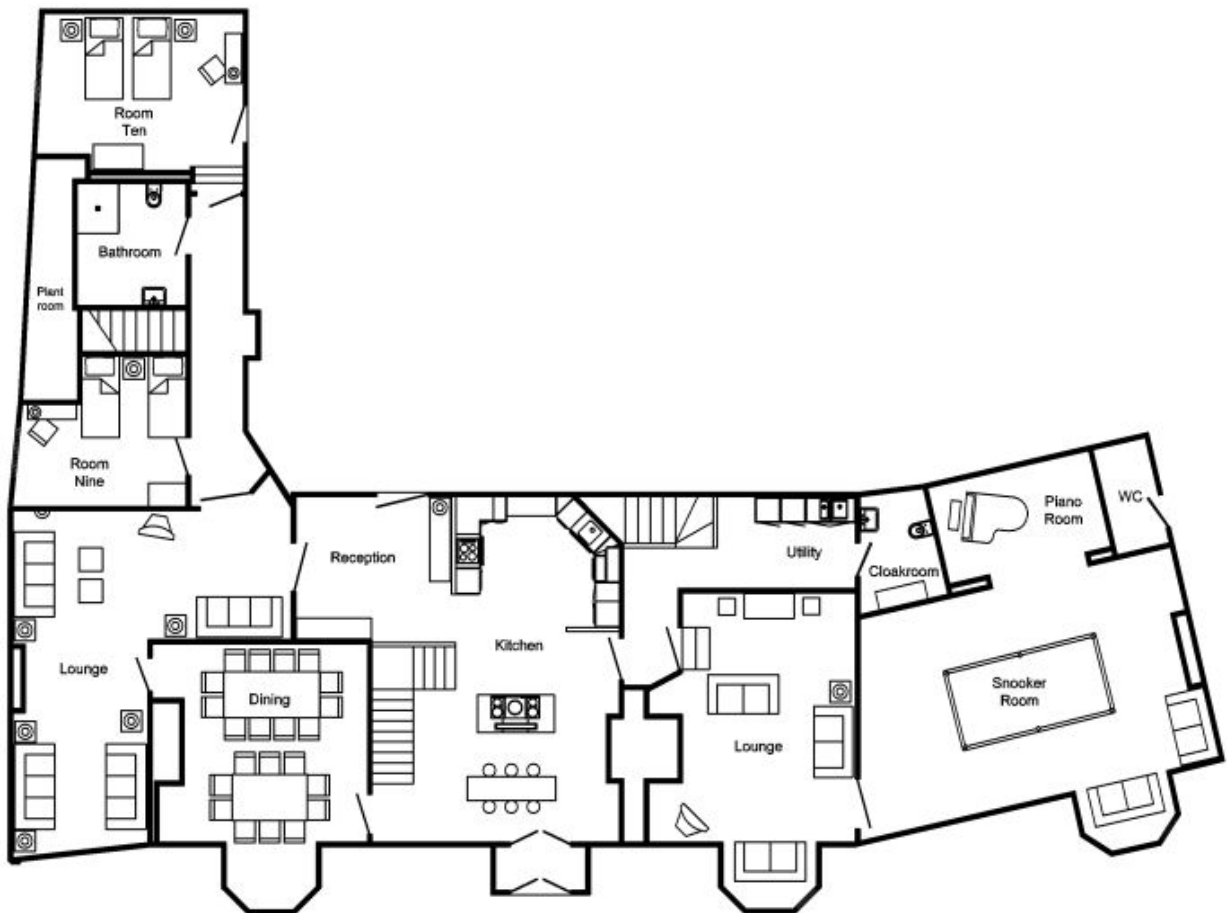

BRYN TANAT HALL

Ground Floor

Room Number	Guest names
9 (Twin)	
10 (Twin)	

BRYN TANAT HALL

**First Floor**

<b>Room Number</b>	<b>Guest names</b>
1 (Standard double)	
2 (Super king double)	
3 (Twin)	
4 (King double)	
6 (Twin)	
7 (Super king double)	
8 (Super king double)	

BRYN TANAT HALL

**Second Floor**

<b>Room Number</b>	<b>Guest Names</b>
5 (Twin)	

Beds are king size, accessed from one side. Can either be occupied by parents and two small children or as a twin.  
Limited headroom.