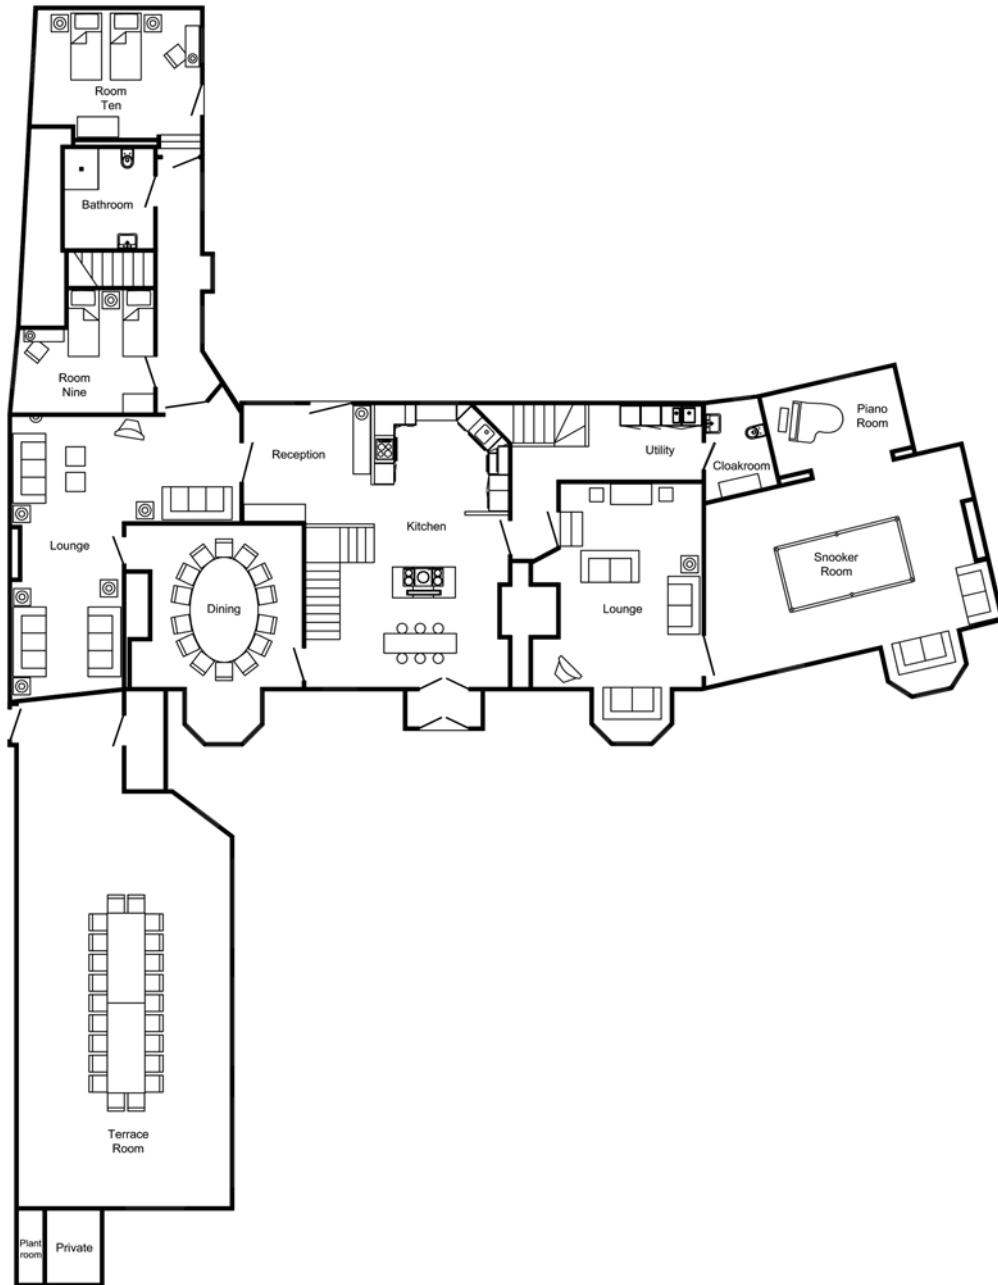

BRYN TANAT HALL

Ground Floor

Room Number	Guest names
9 (Twin)	
10 (Twin)	

BRYN TANAT HALL

First Floor

Room Number	Guest names
1 (Standard double)	
2 (Super king double)	
3 (Twin)	
4 (King double)	
6 (Twin)	
7 (Super king double)	
8 (Super king double)	

BRYN TANAT HALL

Second Floor

Room Number	Guest Names
5 (Twin)	

Beds are king size, accessed from one side. Can either be occupied by parents and two small children or as a twin.
Limited headroom.